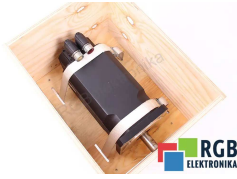

Repair LSN-127-2400-15-560/T1.B.S4X LTI DRIVES

We will repair every LTI DRIVES device. If you cannot find the device that interests you, please contact us. We collect the devices **free of charge** via a courier or in person, thanks to which we are able to carry out the repair within several hours. We will diagnose your equipment **for free**, and if you do not decide on our service, you will not incur any costs. We offer **24 months warranty** for all completed repairs. We are available 24/7, also at weekends and on holidays. **Call us 24/7: [+48 71 750 09 77](tel:+48717500977)** and receive immediate help.

SPECIFICATIONS

MANUFACTURER	LTI DRIVES
MODEL	LSN-127-2400-15-560/T1.B.S4X
CATEGORY	AC and DC motors
WEIGHT	26.0 kg

WRITE TO US
info24@rgbrepairs.com

24/7 SUPPORT
[+48 717 500 977](tel:+48717500977)